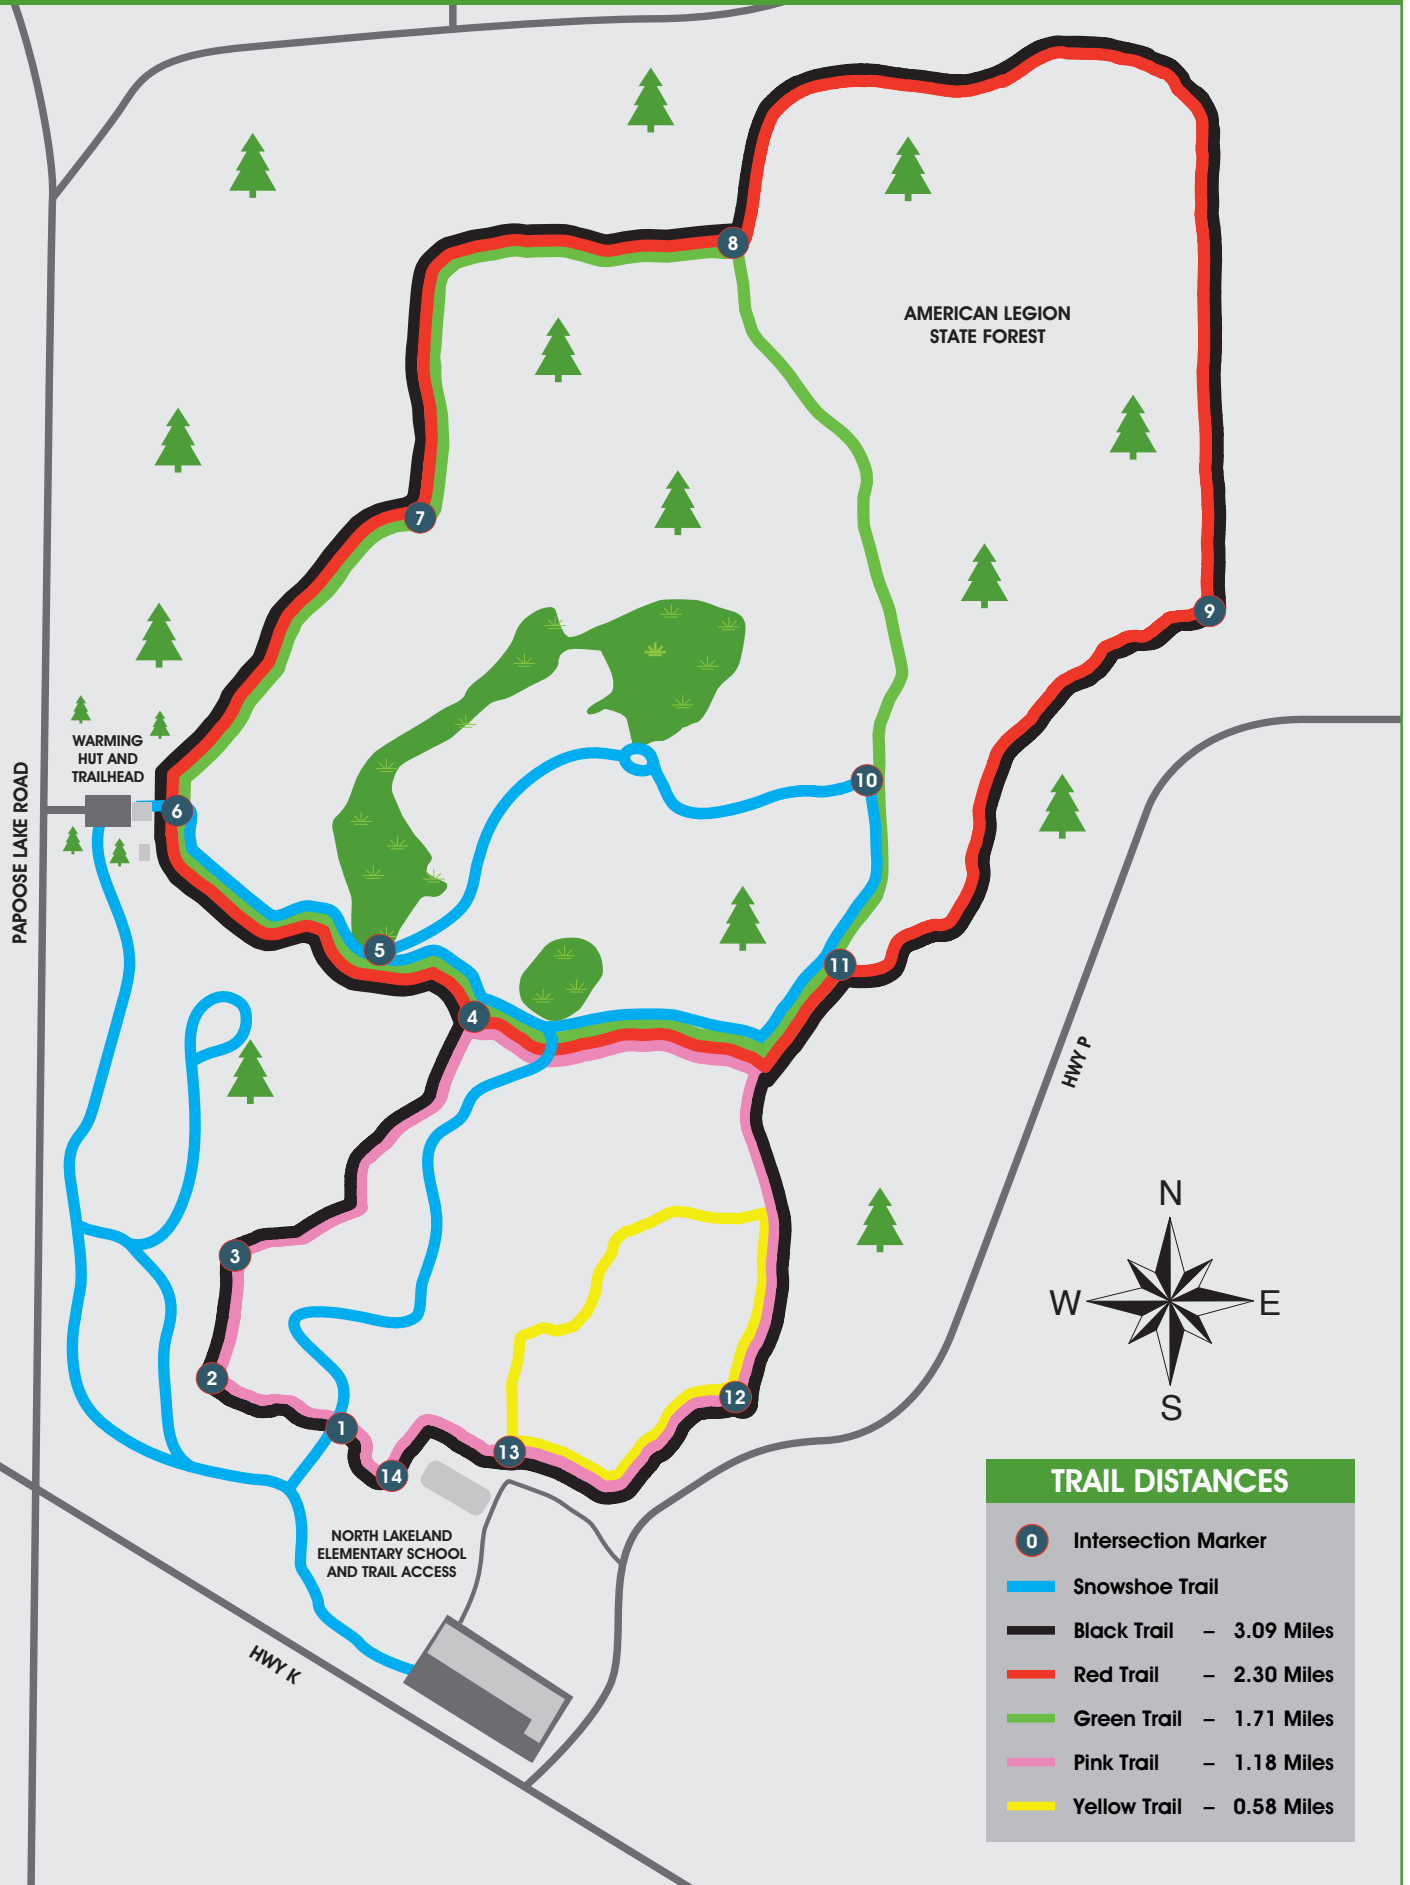

NORTH LAKELAND TRAILS

TRAIL DISTANCES

| | |
|--|---------------------------|
| | Trail Marker |
| | Trail Access |
| | Black Trail - 3.09 Miles |
| | Red Trail - 2.30 Miles |
| | Green Trail - 1.71 Miles |
| | Purple Trail - 1.45 Miles |
| | Pink Trail - 1.18 Miles |
| | Blue Trail - 0.83 Miles |
| | Yellow Trail - 0.58 Miles |
| | Orange Trail - 0.40 Miles |

NORTH LAKELAND TRAILS (WINTER)

| TRAIL DISTANCES | |
|-----------------|---------------------------|
| | Intersection Marker |
| | Snowshoe Trail |
| | Black Trail - 3.09 Miles |
| | Red Trail - 2.30 Miles |
| | Green Trail - 1.71 Miles |
| | Pink Trail - 1.18 Miles |
| | Yellow Trail - 0.58 Miles |