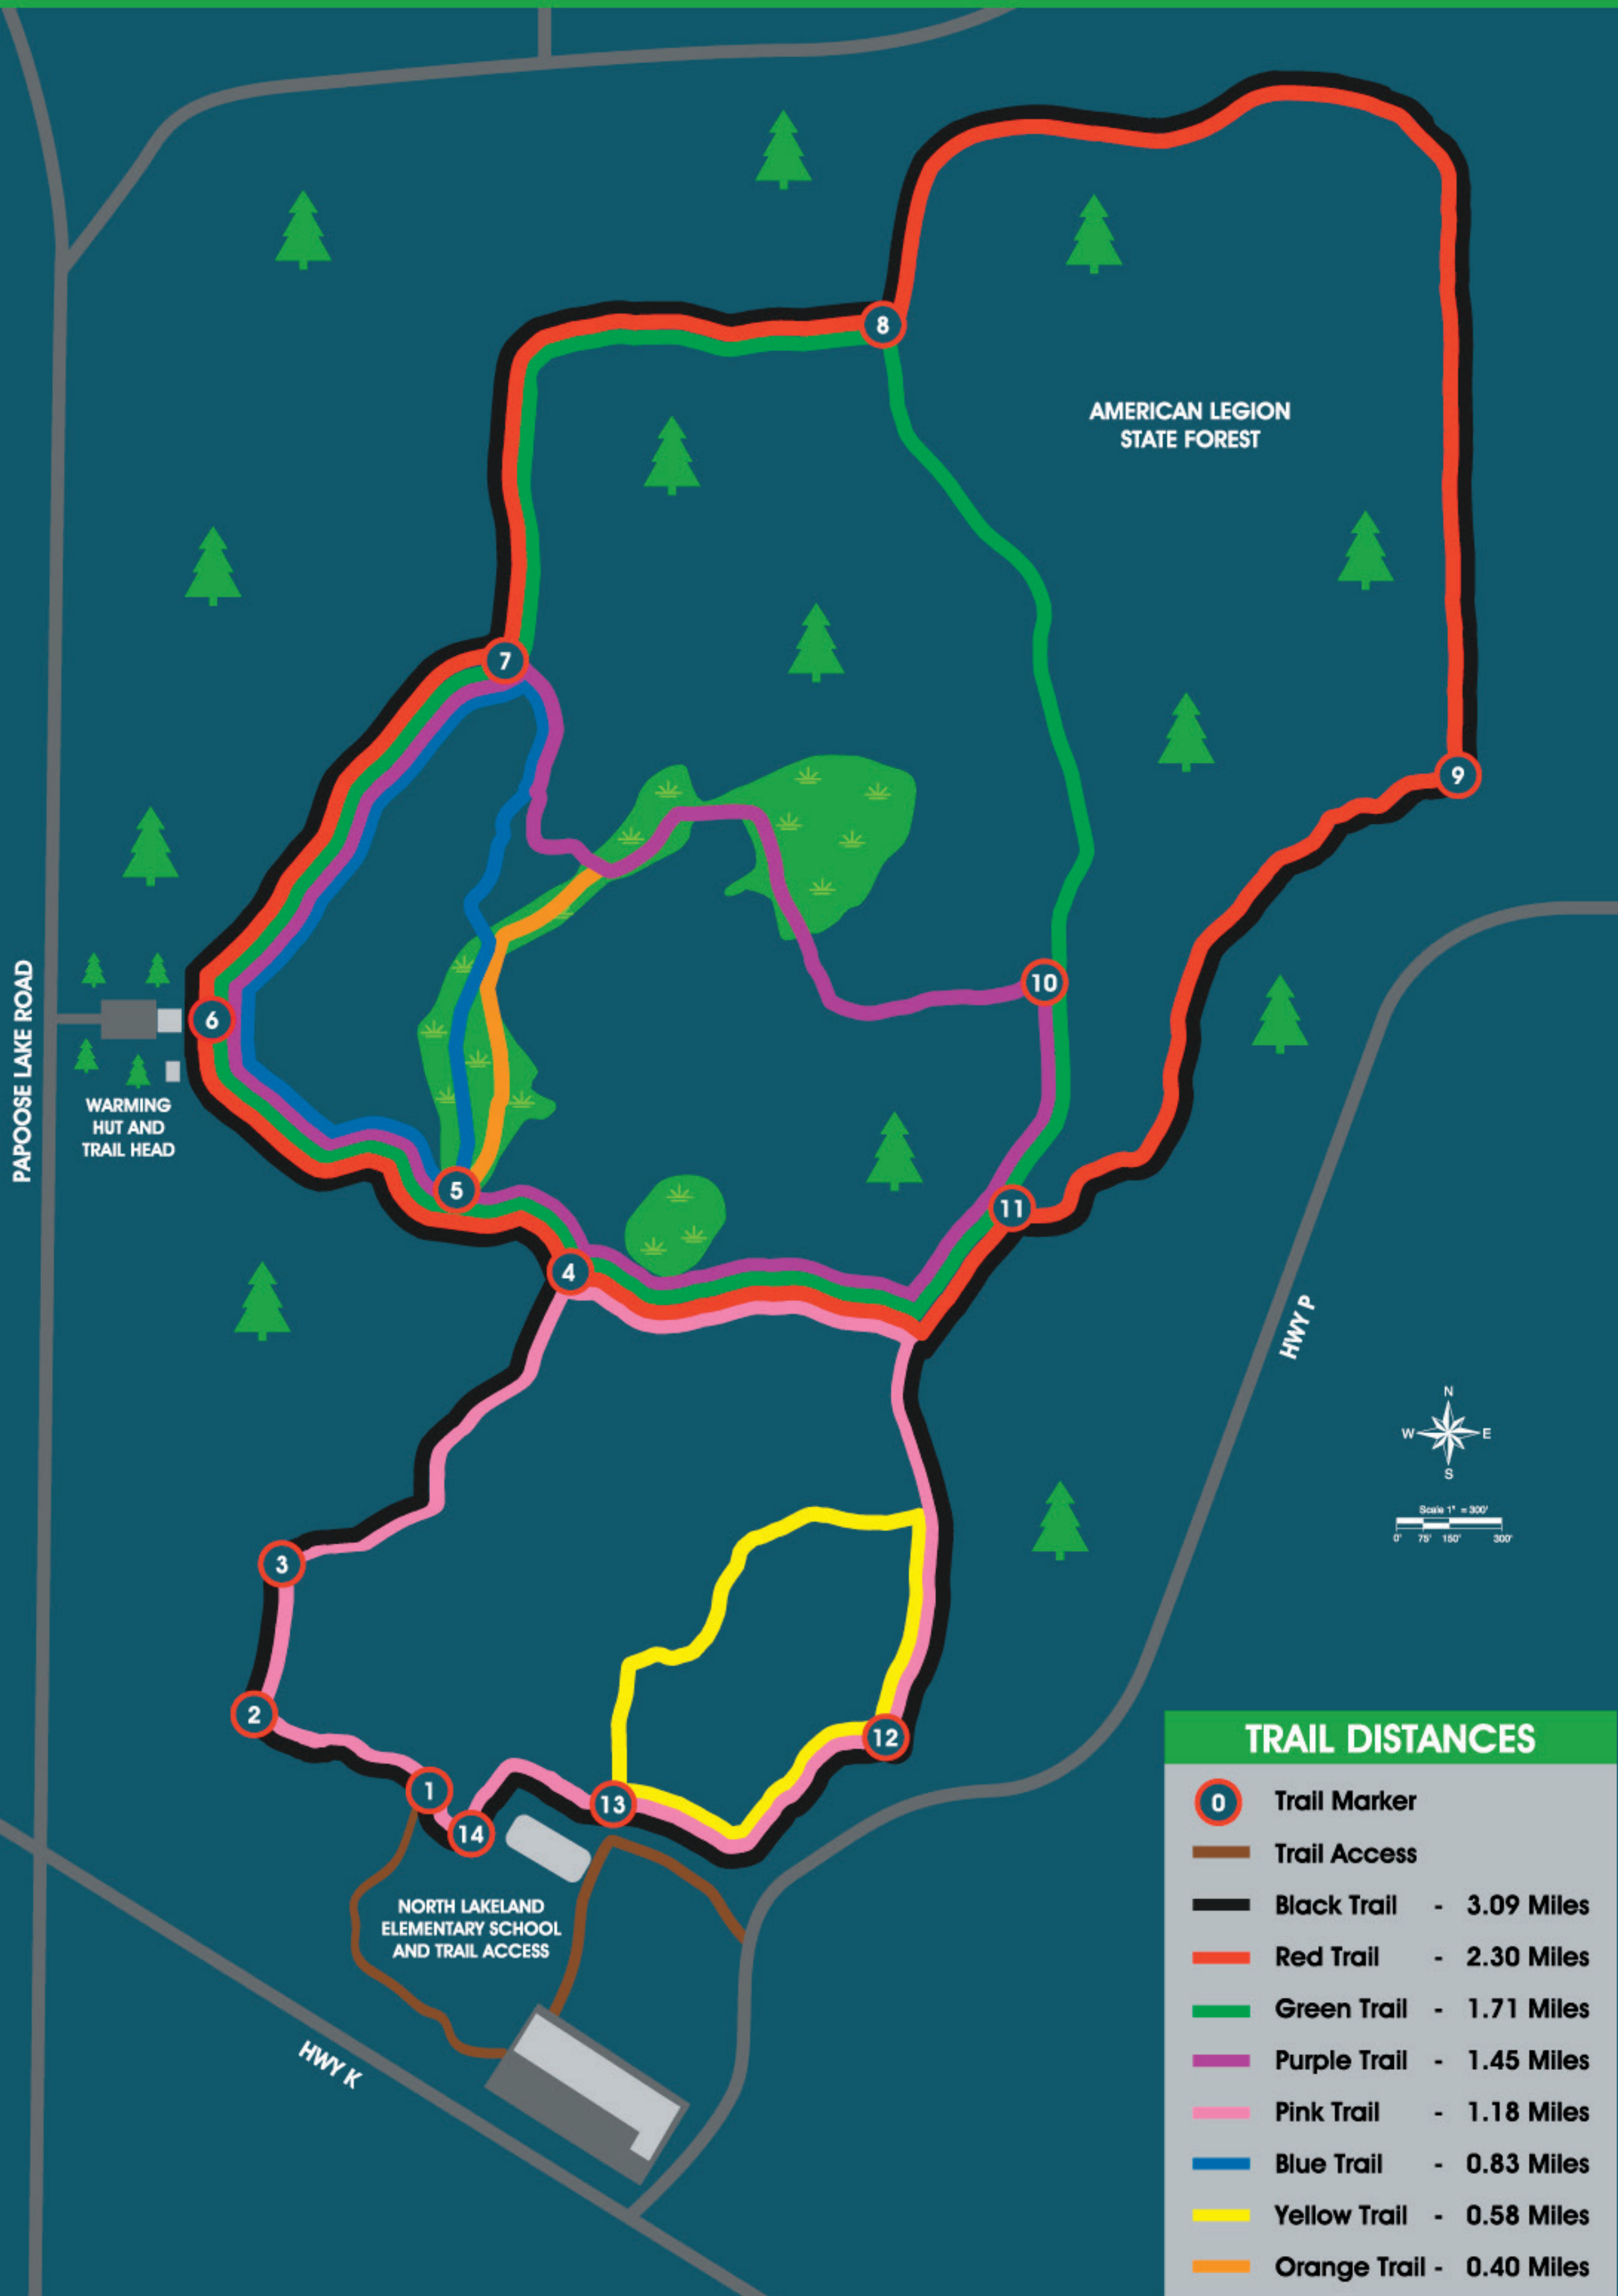

NORTH LAKELAND TRAILS

TRAIL DISTANCES

| | |
|--|---------------------------|
| | Trail Marker |
| | Trail Access |
| | Black Trail - 3.09 Miles |
| | Red Trail - 2.30 Miles |
| | Green Trail - 1.71 Miles |
| | Purple Trail - 1.45 Miles |
| | Pink Trail - 1.18 Miles |
| | Blue Trail - 0.83 Miles |
| | Yellow Trail - 0.58 Miles |
| | Orange Trail - 0.40 Miles |

NORTH LAKELAND TRAILS (WINTER)

| TRAIL DISTANCES | |
|-----------------|---------------------------|
| | Intersection Marker |
| | Snowshoe Trail |
| | Black Trail - 3.09 Miles |
| | Red Trail - 2.30 Miles |
| | Green Trail - 1.71 Miles |
| | Pink Trail - 1.18 Miles |
| | Yellow Trail - 0.58 Miles |